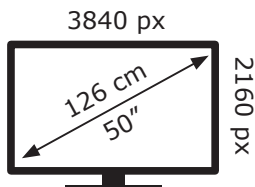

ENERGY

GRUNDIG

RIO 50 GJU 8900S FB7T00

58 kWh/1000h

ABCDEF**G**

80 kWh/1000h

2019/2013