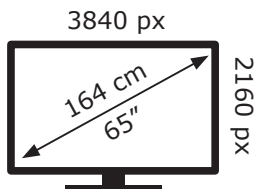

ENERGY

GRUNDIG

RIO 65 GJU 8900S FB9T00

95 kWh/1000h

ABCDEF**G**

125 kWh/1000h

2019/2013