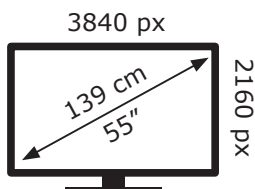

# ENERGY

**GRUNDIG**

TOKYO 55 GJU 7900G FD8T00

**77** kWh/1000h

ABCDEF**G**

**94** kWh/1000h

2019/2013