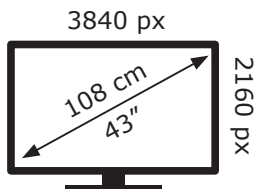

ENERGY

Beko

B43 E 795 B EK1T00

54 kWh/1000h

ABCDEF**G**

70 kWh/1000h

2019/2013