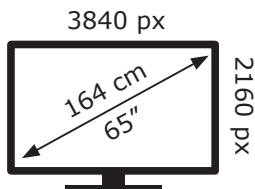

ENERGY

Beko

B65 Q 990 AY DR8T00

102 kWh/1000h

ABCDEF**G**

200 kWh/1000h

2019/2013