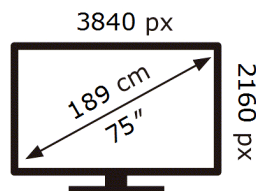

ENERG 

Samsung

QE75QN90DAT

102 kWh/1000h

ABCDEF **G**

248 kWh/1000h

2019/2013