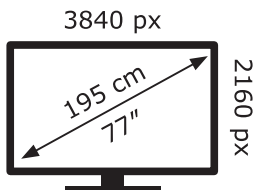

# ENERG

LG Electronics

OLED77B46LA

**122** kWh/1000h

ABCDEF**G**

**221** kWh/1000h

2019/2013