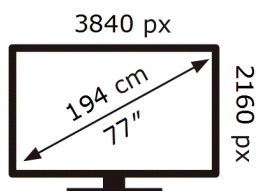

ENERG

SAMSUNG

QE77S85DAE

124 kWh/1000h

ABCDEF **G**

180 kWh/1000h

2019/2013