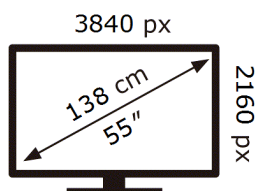

ENERG

SAMSUNG

QE55Q80DAT

77 kWh/1000h

ABCDEF **G**

224 kWh/1000h

2019/2013