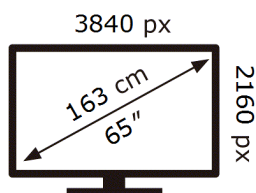

ENERG ⚡

SAMSUNG

UE65DU8500U

107 kWh/1000h

ABCDEF **G**

164 kWh/1000h

2019/2013