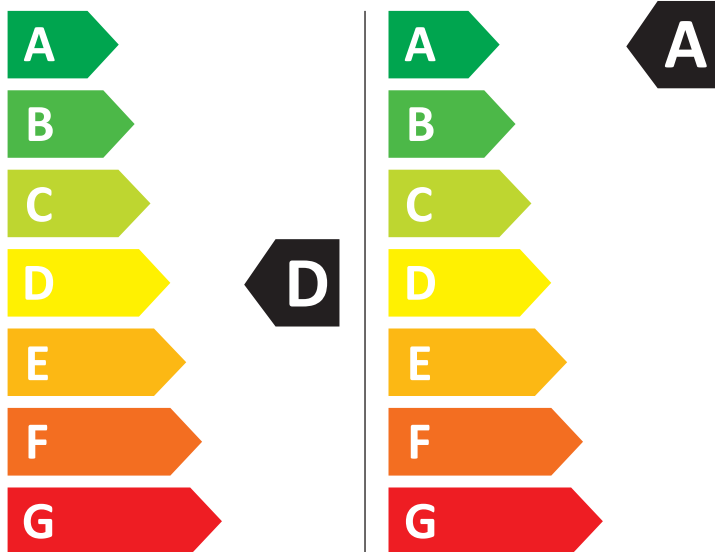

# ENERG

**SAMSUNG**

WD11DG5B15BB

308 kWh/100

48 kWh/100

6,0 kg

11,0 kg

90 L

54 L

7:32

4:00

ABCDEFG

72 dB  
ABCD

2019/2014

Size: W 102 x H 198 mm

Material : ART

Release paper: Pale blue-green Glassine