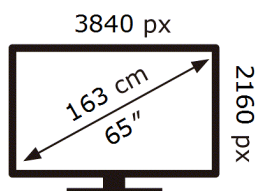

ENERG ⚡

SAMSUNG

QE65LS01DAU

101 kWh/1000h

ABCDEF **G**

184 kWh/1000h

2019/2013