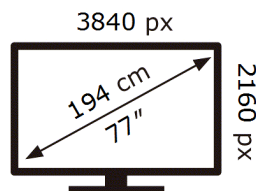

ENERG ⚡

Samsung

QE77S90DAE

126 kWh/1000h

ABCDEF **G**

190 kWh/1000h

2019/2013