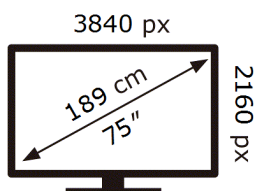

ENERGY

SAMSUNG

QE75Q60DAU

84 kWh/1000h

ABCDEF **G**

204 kWh/1000h

2019/2013