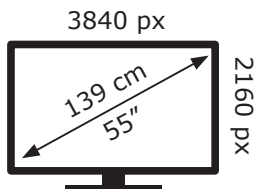

ENERGY

Beko

B55 OLED D 975 A CV9T00

77 kWh/1000h

ABCDEF**G**

180 kWh/1000h

2019/2013