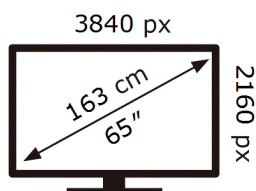

ENERG

SAMSUNG

QE65LS03DAU

109 kWh/1000h

ABCDEF **G**

229 kWh/1000h

2019/2013