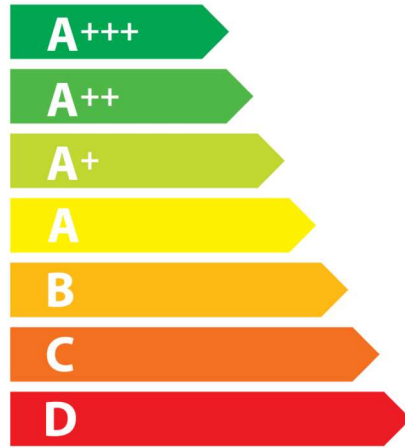

ENERGY

SAMSUNG

NK24C5070US

B

80
kWh/annum

ABCDEFG

ABCDEFG

ABCDEFG

70dB

65/2014