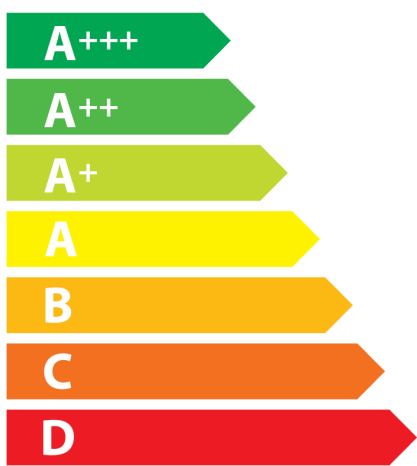

**ENERG**  
енергия · ενέργεια

Y IJA  
IE IA

SAMSUNG

NK24M7070VB

**B**

**84**  
kWh/annum

A circular icon containing a three-bladed fan. Below it is the text "A B C D E F G".

An icon of a light bulb. Below it is the text "A B C D E F G".

An icon showing water droplets falling from a horizontal surface. Below it is the text "A B C D E F G".

An icon of a speaker with sound waves. Below it is the text "68dB".

65/2014